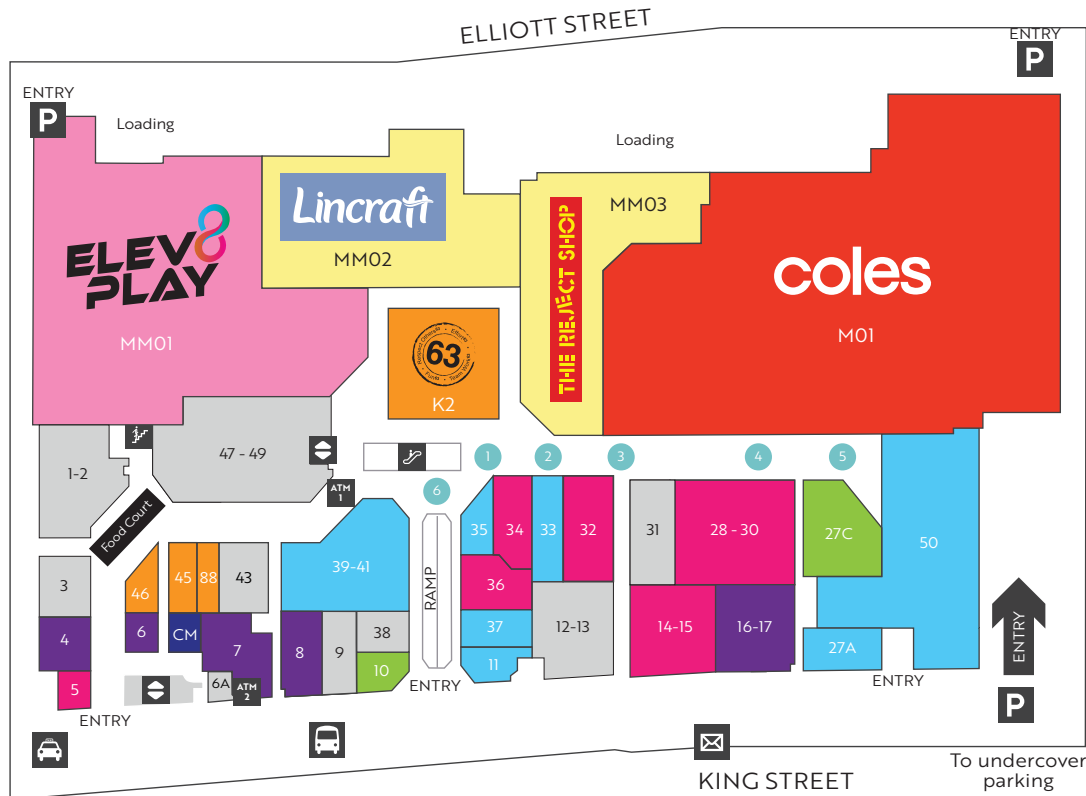

CENTRE DIRECTORY

LEVEL 4 - RETAIL

MAJORS

MO1	Coles	5316 2100
-----	-------	-----------

MINI MAJORS

MM02	Lincraft	3380 7010
MM03	The Reject Shop	5495 1914

ENTERTAINMENT

MM01	Elev8 Play	5208 8222
------	------------	-----------

GENERAL RETAIL / SERVICES

28-30	2S Collects	0410 983 418
14-15	Australia Post	13 13 18
36	Artisans Guild of Caboolture	3888 6333
34	Caboolture News	5495 6958
5	Nirvana Cafe and Smoke	0466 000 503
B1	Suds Car Spa Kiosk	1800 007 837
CW1	Suds Car Spa	
32	Kiss The Girls	0408 708 166

CASUAL DINING

K2	Café 63	1300 636 300
46	Kebab Haven	5499 3929
88	M Carvery	0450 615 988
45	Sushi Yuri	5330 1005

FRESH FOOD AND LIQUOR

10	Beachmere Bakery	5309 4102
27C	Liquorland	3726 9658

LEVEL 5 - OFFICES