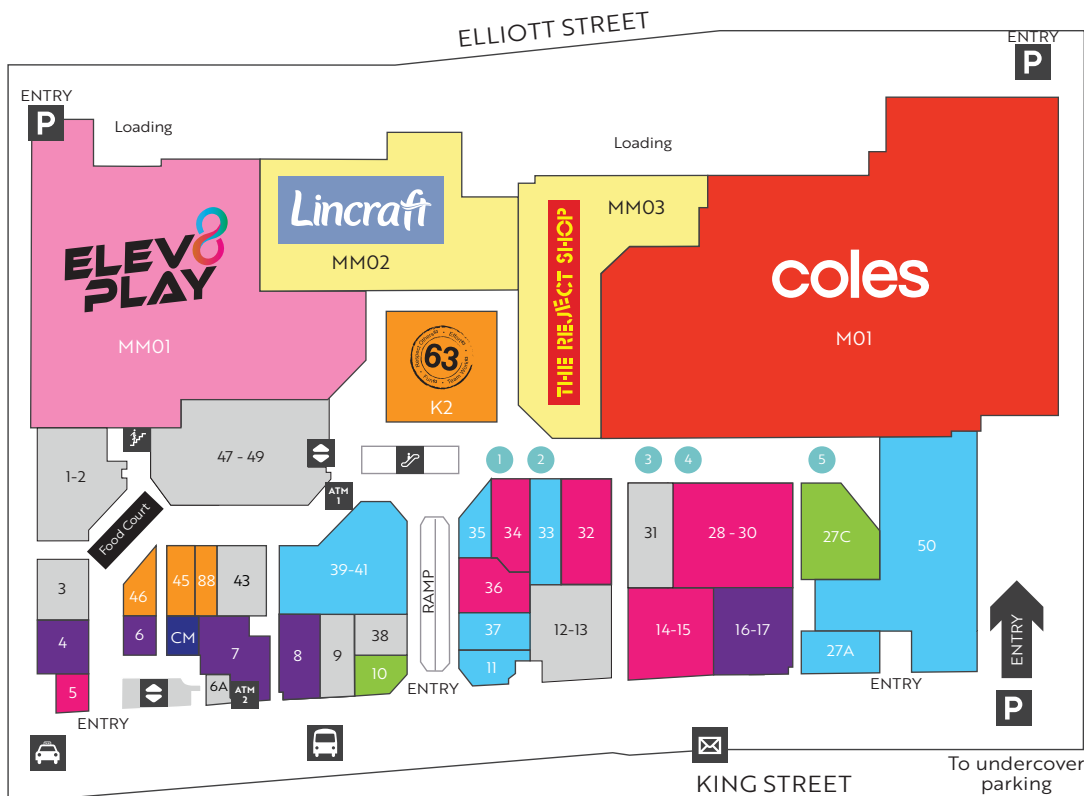

CENTRE DIRECTORY

LEVEL 4 - RETAIL

LEVEL 5 - OFFICES

LEVEL 3 - CARPARK

MAJORS

MO1 Coles 5316 2100

MINI MAJORS

MM02 Lincraft 3380 7010

5 Nirvana Cafe and Smoke 0466 000 503

B1 Suds Car Spa Kiosk 1800 007 837

CW1 Suds Car Spa

32 Kiss The Girls 0408 708 166

CASUAL DINING

K2 Café 63 1300 636 300

46 Kebab Haven 5499 3929

88 M Carvery 0450 615 988

45 Sushi Yuri 5330 1005

FRESH FOOD AND LIQUOR

10 Beachmere Bakery 5309 4102

27C Liquorland 3726 9658

FINANCIAL

ATM1 Next ATM

ATM2 Commonwealth Bank

HEALTH AND LIFESTYLE