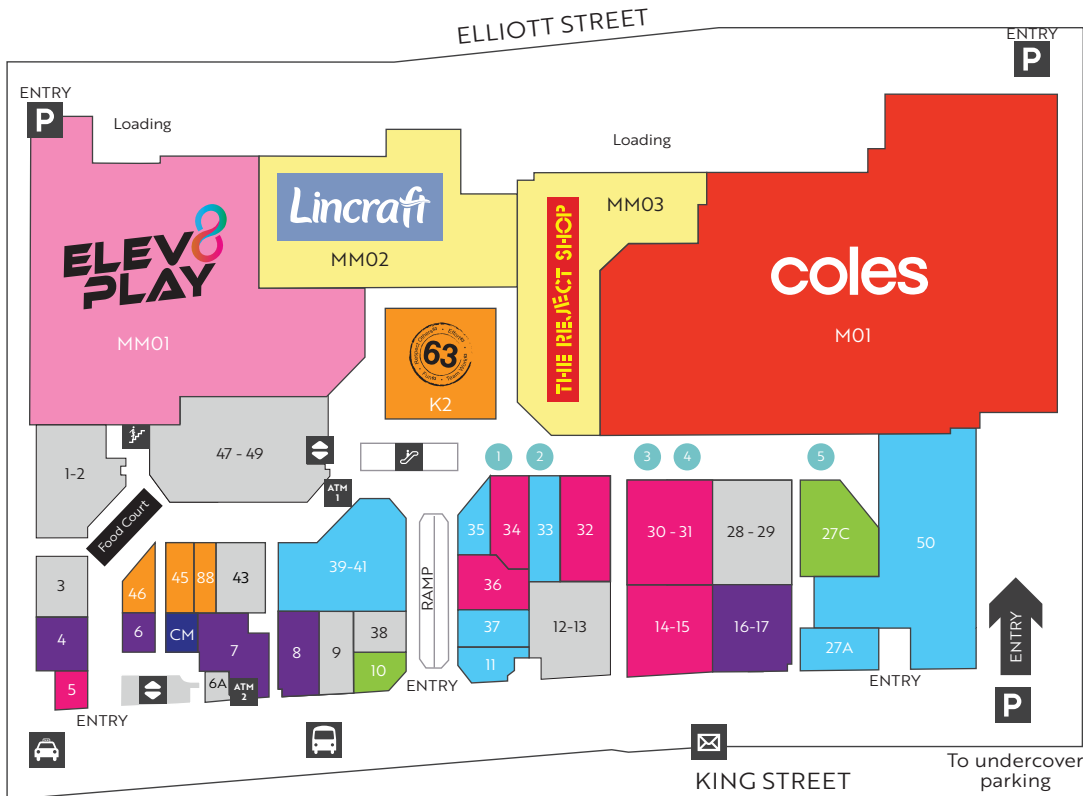

# CENTRE DIRECTORY

## LEVEL 4 - RETAIL

## LEVEL 3 - CARPARK

### FRESH FOOD AND LIQUOR

10 Beachmere Bakery 5309 4102  
27C Liquorland 3726 9658