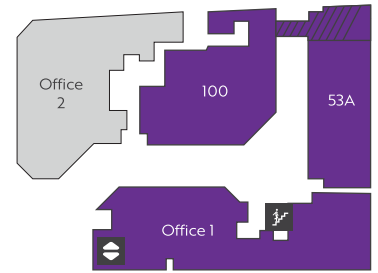

CENTRE DIRECTORY

LEVEL 4 - RETAIL

- TOILETS
- DISABLED TOILETS
- PARENTS ROOM
- BUS STOP
- LIFT
- ATM
- POST BOXES
- TAXI RANK
- TELEPHONE
- UNDERGROUND CARPARK
- TRAVELATOR
- STAIRS
- CASUAL MALL LEASING
- CENTRE MANAGEMENT

LEVEL 5 - OFFICES

LEVEL 3 - CARPARK

MAJORS

MO1 Coles 5316 2100

MINI MAJORS

MM02 Lincraft 3380 7010

MM03 The Reject Shop 5495 1914

ENTERTAINMENT