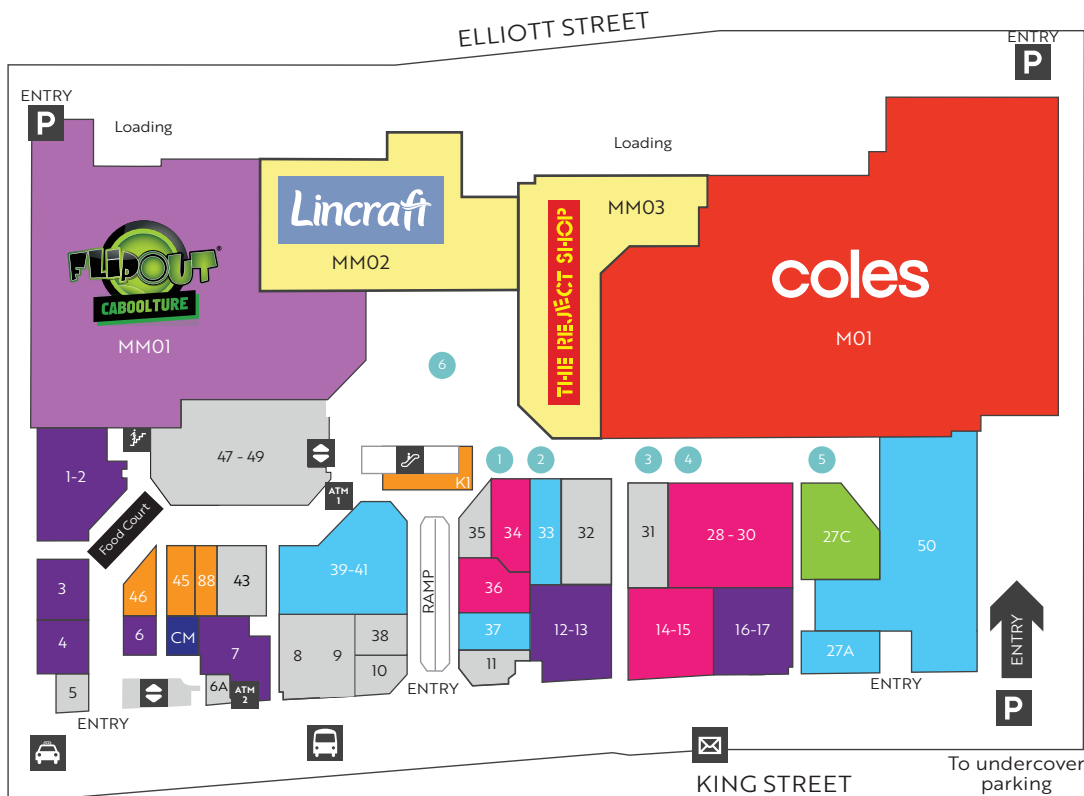

CENTRE DIRECTORY

LEVEL 4 - RETAIL

- TOILETS
- DISABLED TOILETS
- PARENTS ROOM
- BUS STOP
- LIFT
- ATM
- POST BOXES
- TAXI RANK
- TELEPHONE
- UNDERGROUND CARPARK
- TRAVELATOR
- STAIRS
- CASUAL MALL LEASING
- CENTRE MANAGEMENT

LEVEL 5 - OFFICES

LEVEL 3 - CARPARK

MAJORS

MO1 Coles 5316 2100

MINI MAJORS

MM02 Lincraft 3380 7010

MM03 The Reject Shop 5495 1914

ENTERTAINMENT

MM01 FlipOut 5208 8222

GENERAL RETAIL / SERVICES

14-15 Australia Post 13 13 18

36 Artisans Guild of Caboolture 3888 6333

34 Caboolture News 5495 6958

28-30 Discount Station 5495 4826

B1 Suds Car Spa Kiosk 1800 007 837

CW1 Suds Car Spa

CASUAL DINING

46 Kebab Haven 5499 3929

88 M Carvery 0450 615 988

45 Sushi Yuri 5330 1005

K1 Suds & Sips

LIQUOR

27C Liquorland 3726 9658