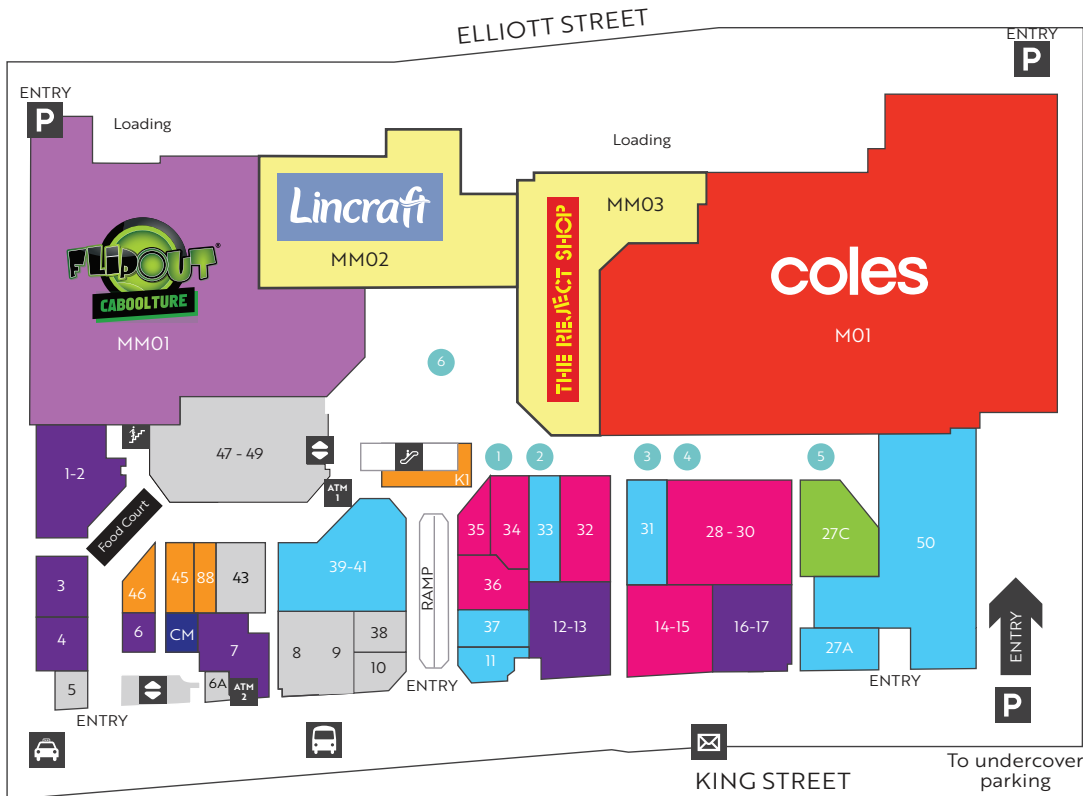

CENTRE DIRECTORY

LEVEL 4 - RETAIL

LEVEL 5 - OFFICES

LEVEL 3 - CARPARK

MAJORS

MO1 Coles 5316 2100

MINI MAJORS

MM02 Lincraft 3380 7010
MM03 The Reject Shop 5495 1914

ENTERTAINMENT

MM01 FlipOut 5208 8222

GENERAL RETAIL / SERVICES

14-15 Australia Post 13 13 18
36 Artisans Guild of Caboolture 3888 6333
34 Caboolture News 5495 6958
28-30 Discount Station 5495 4826
32 Millers 5431 1768
35 Smokemart + Giftbox 3097 4408
B1 Suds Car Spa Kiosk 1800 007 837
CW1 Suds Car Spa