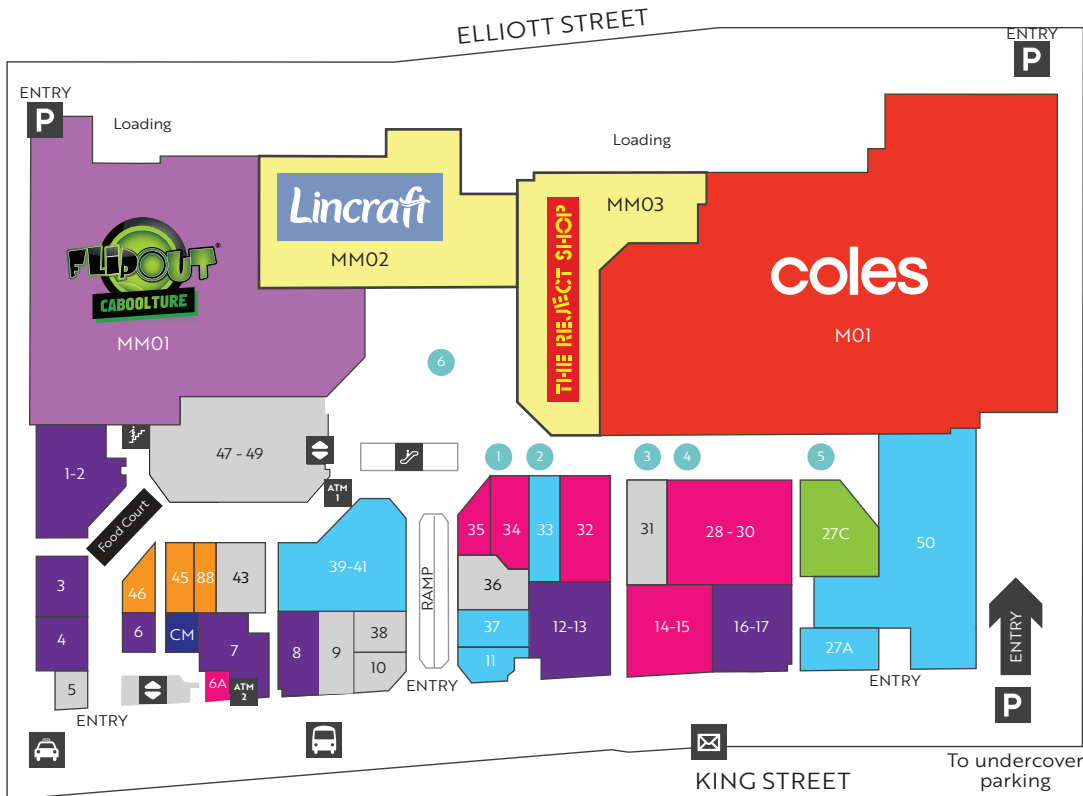

CENTRE DIRECTORY

LEVEL 4 - RETAIL

MAJORS

M01 Coles 5316 2100

MINI MAJORS

MM02 Lincraft 3380 7010
MM03 The Reject Shop 5495 1914

ENTERTAINMENT

MM01 FlipOut 5208 8222

CASUAL DINING

46 Kebab Haven 5499 3929
88 M Carvery 0450 615 988
45 Sushi Yuri 5330 1005

FRESH FOOD AND LIQUOR

27C Liquorland 3726 9658

LEVEL 5 - OFFICES

LEVEL 3 - CARPARK

FINANCIAL

ATM1 Next ATM
ATM2 Commonwealth Bank